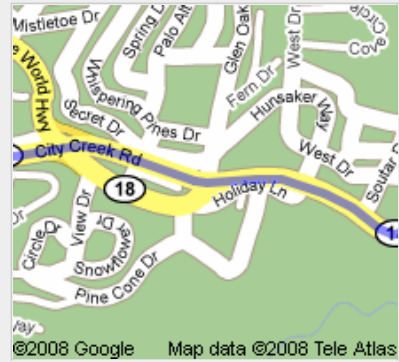

## Directions to 40770 Lakeview Dr, Big Bear Lake, CA 92315

113 mi – about 2 hours 12 mins – up to 3 hours 10 mins in traffic

Marina Resort - 800-600-6000

The Marina Resort is located at 7000 feet, in beautiful Big Bear Lake. Periodically there are road closures for one reason or another. We recommend printing both the main route and scenic route to our location, so you can be prepared in case of a road closure. We are doing everything we can to make your stay pleasurable.

About 17 mins

go 17.1 mi  
total 18.5 mi

4. Take the exit toward **I-605 N**

go 0.1 mi  
total 18.6 mi

5. Keep **left** at the fork, follow signs for **I-605 N** and merge onto **I-605 N**

About 18 mins

go 18.0 mi  
total 36.6 mi

6. Take the exit onto **Foothill Fwy E/I-210 E** toward **San Bernardino**

About 36 mins

go 37.3 mi  
total 73.9 mi

7. Continue on **CA-210 E/CA-30**

About 7 mins

go 7.1 mi  
total 81.0 mi

8. Take the **State Hwy 330 N** exit  
About 1 min

go 0.6 mi  
total 81.6 mi

9. Merge onto **CA-330 N**  
About 17 mins

go 15.1 mi  
total 96.7 mi

← 10. Slight left at **CA-18/Hilltop Blvd**  
Continue to follow CA-18  
About 24 mins

go 12.4 mi  
total 109 mi